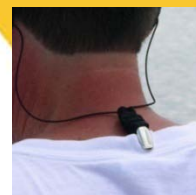

Corded clip attaches to shirt collar